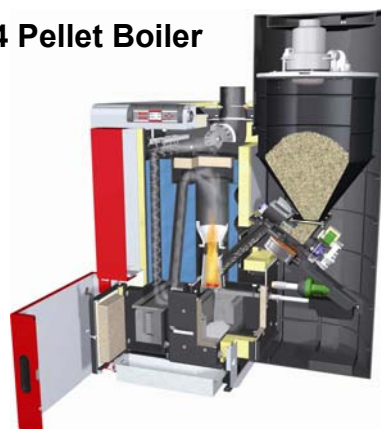

Installer Products

Froling P4 Pellet Boiler
10-60kW

Froling TMc Chip & Pellet Boiler
28-100kW

Froling S4 Turbo Log Boiler
15-60kW

Boiler Features

- Lambda combustion control
- High efficiency - low emissions
- Automatic operation
- Low maintenance
- Full house heating control
- Solar integration
- Flexible fuel solutions