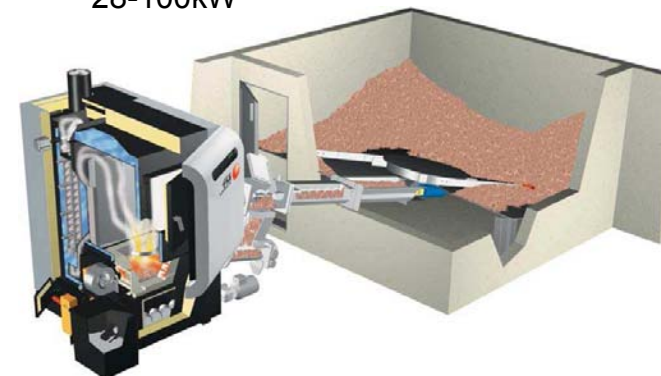

Installer Products

Froling P4 Pellet Boiler
10-60kW

Froling TMc Chip & Pellet Boiler
28-100kW

Froling S4 Turbo Log Boiler
15-60kW

Boiler Features

- Lambda combustion control
- High efficiency - low emissions
- Automatic operation
- Low maintenance
- Full house heating control
- Solar integration
- Flexible fuel solutions