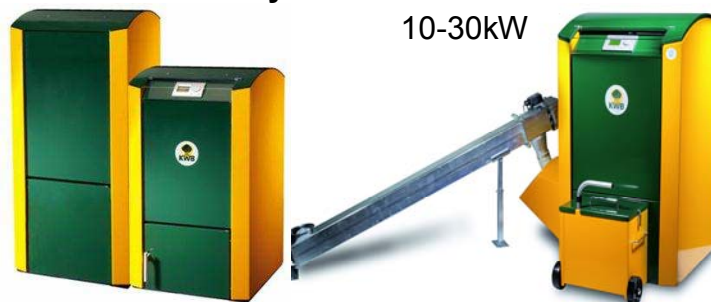

KWB USP Easyfire Pellet Boiler
10-30kW